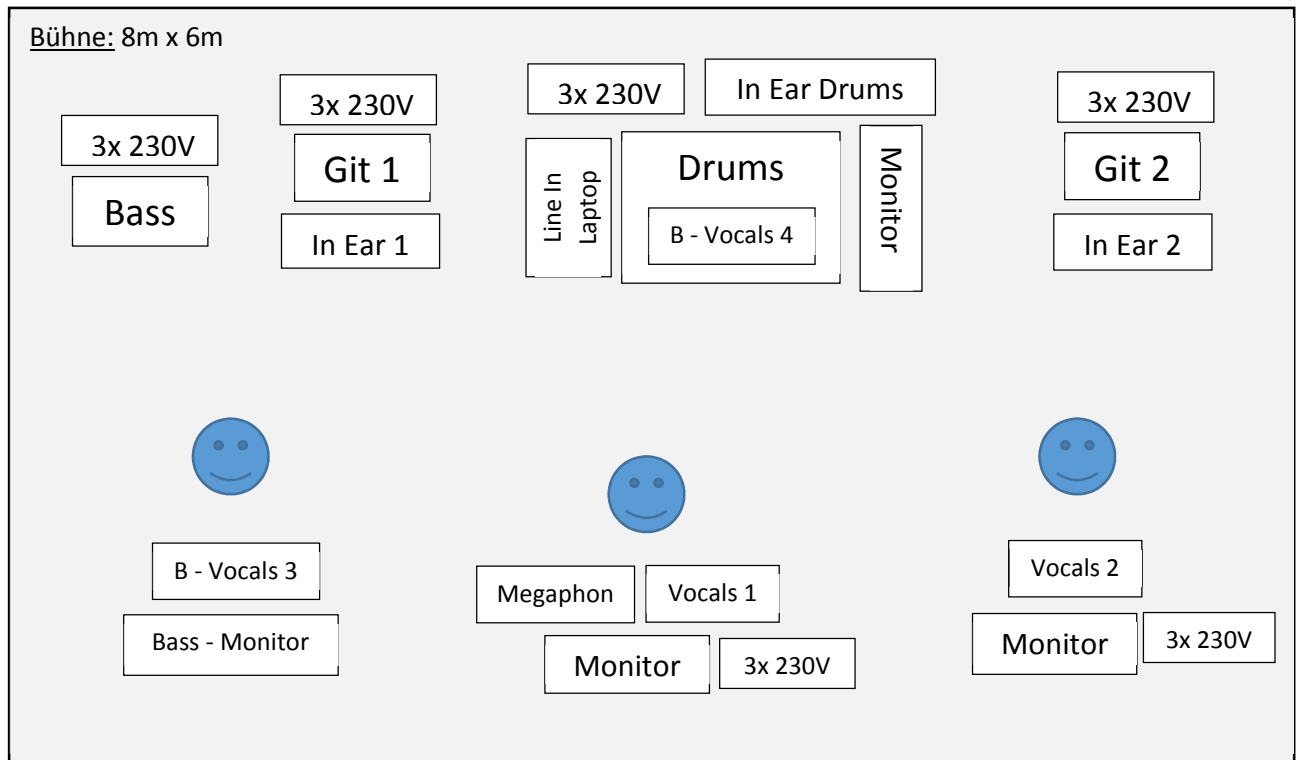

Stageplan A R R A Y

Contact: Björn Bruns 00491792154183
arrayontour@gmail.com

Channel	Instr.	Mic Inser	Effect
1	Kick	D 112, Beta52	Gate/Compressor
2	Snare	SM 57	Gate/Compressor
3	HiHat	Codenser	
4	Rack-Tom	MD 421, SM 57	Gate
5	Floor-Tom	MD 421, SM 57	Gate
6	Overhead Left	Codenser	
7	Overhead Right	Codenser	
8	Bass – Mic	MD 421	Compressor
9	Bass –Di	DI	
10	E-Git. 1	SM 57	Compressor
11	E-Git 2	SM 57	Compressor
12	Vocal 1	SM 58	Comp/Rev/Delay
13	Vocal 2	SM 58	Comp/Rev/Delay
14	Vocal 3	SM 58	Comp/Rev/Delay
15	Vocal 4	SM 58	Comp/Rev/Delay
16	Vocal Megaphon	SM 58	Comp/Rev/Delay